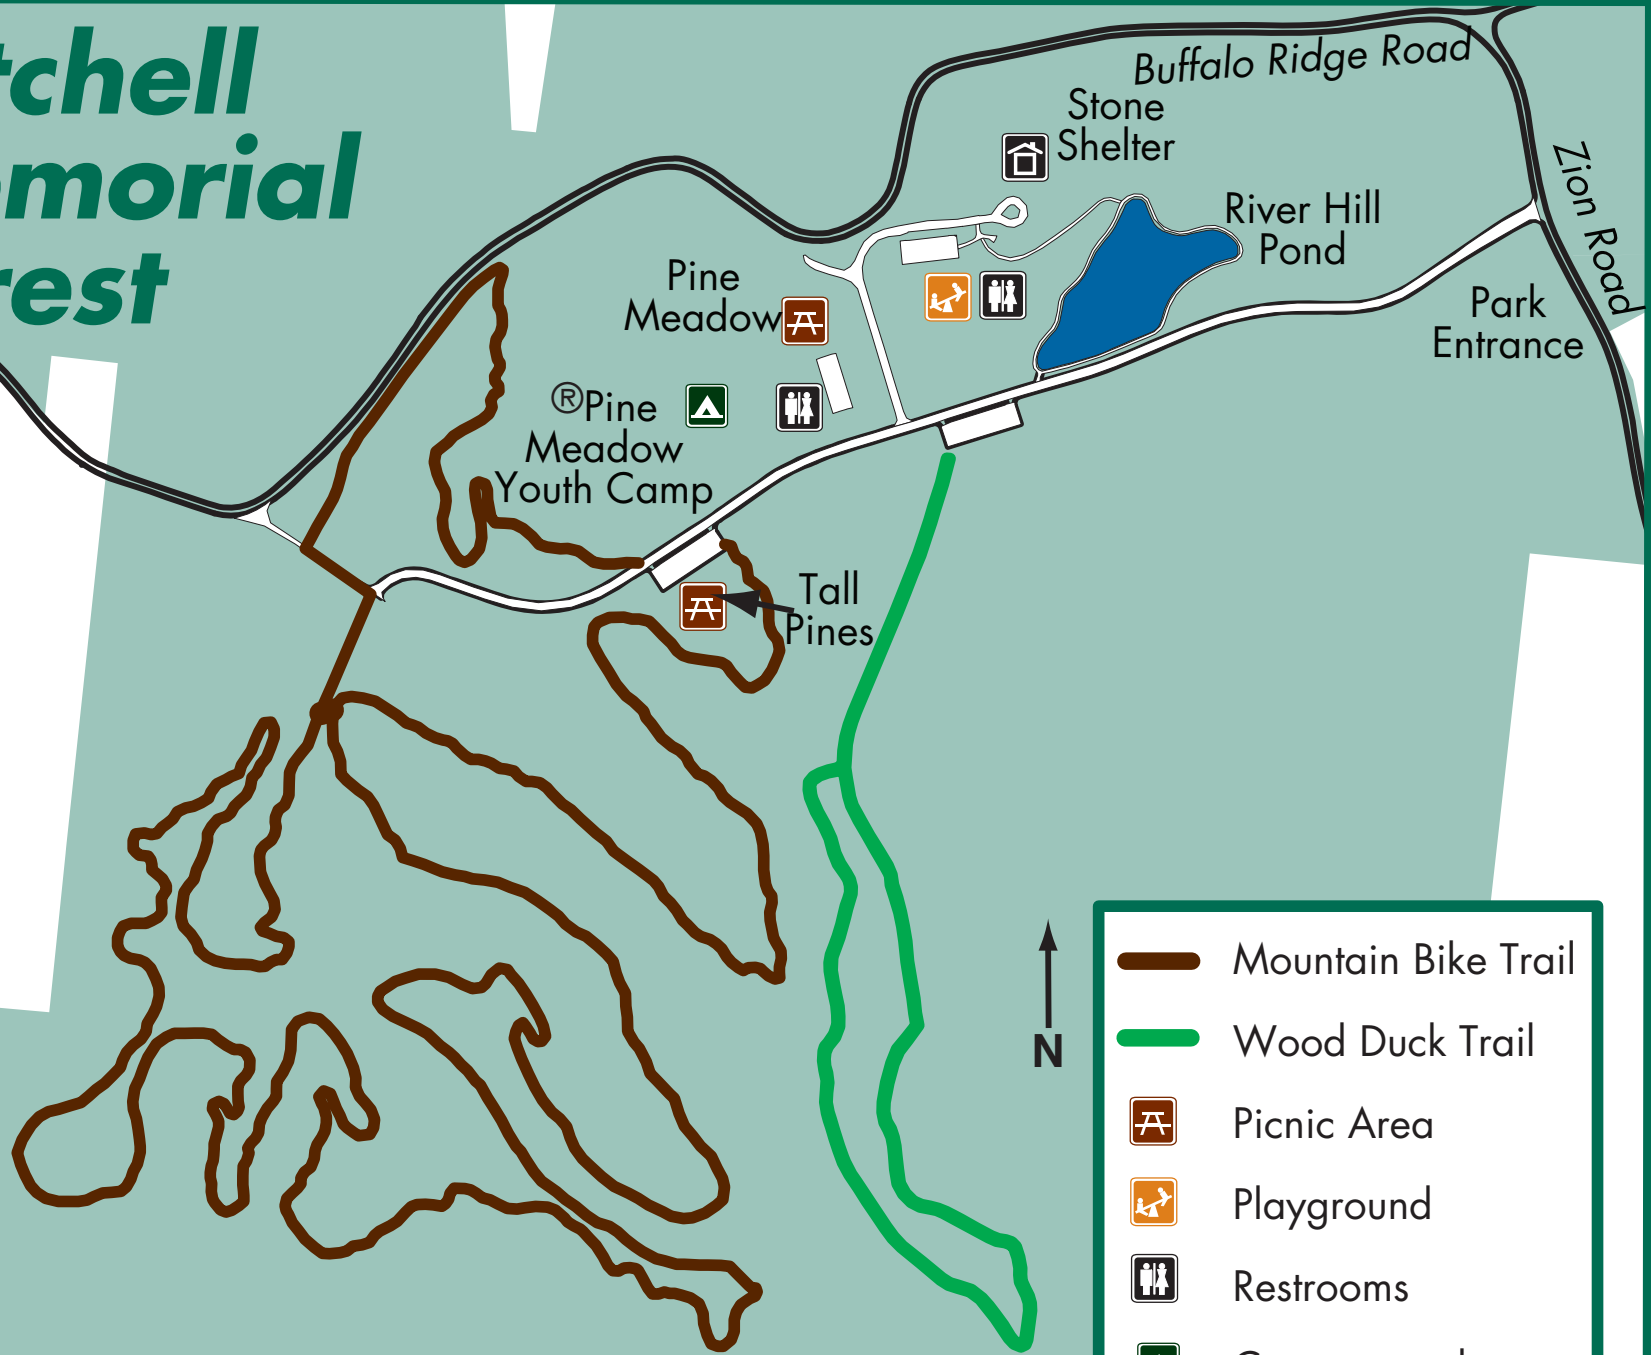

Mitchell Memorial Forest

Legend:

- Mountain Bike Trail
- Wood Duck Trail
- Picnic Area
- Playground
- Restrooms
- Campground