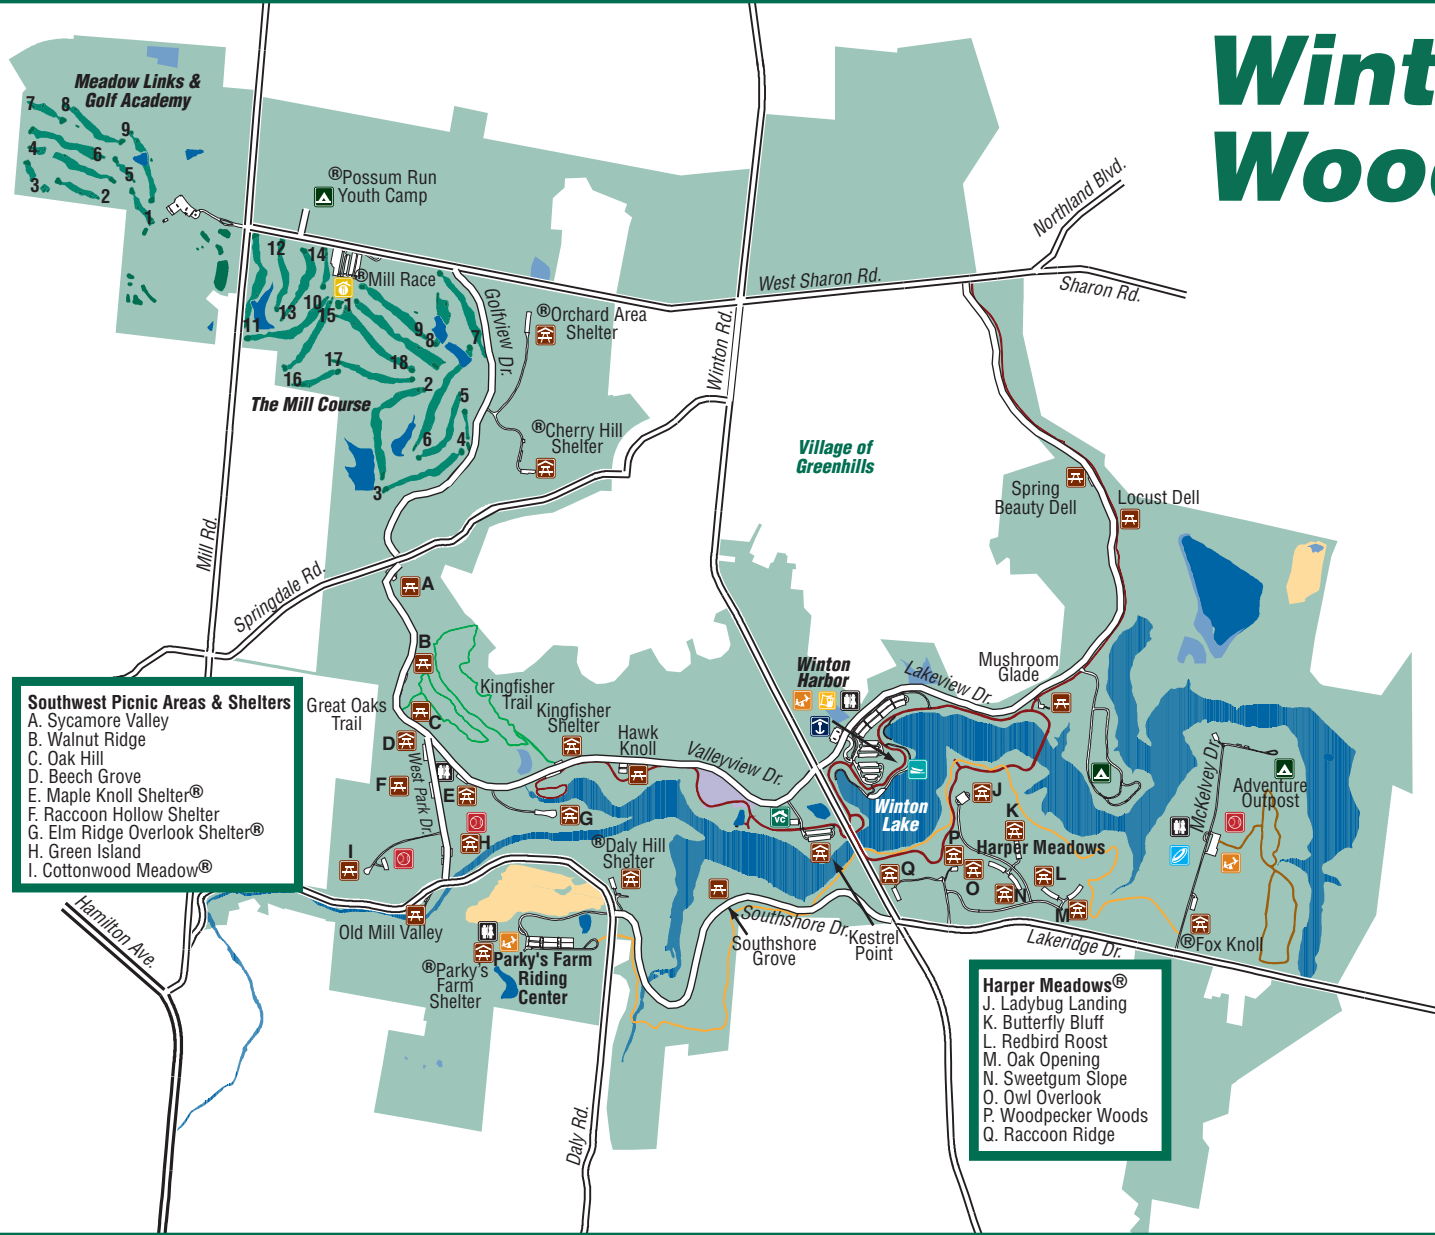

# Winton Woods

**Key**

**Facilities**

- Ballfield
- Banquet center
- Boathouse
- Camping
- Canoe/kayak access
- Frisbee golf
- Picnic area
- Picnic shelter
- Playground
- Reservable area
- Restrooms
- Snack bar
- Visitor center

**Trails**

- Horse trail
- Nature trail
- Paved trail
- Parcours trail

**Natural Areas**

- Meadow
- Prairie
- Wetland

**Southwest Picnic Areas & Shelters**

- A. Sycamore Valley
- B. Walnut Ridge
- C. Oak Hill
- D. Beech Grove
- E. Maple Knoll Shelter®
- F. Raccoon Hollow Shelter
- G. Elm Ridge Overlook Shelter®
- H. Green Island
- I. Cottonwood Meadow®

**Harper Meadows®**

- J. Ladybug Landing
- K. Butterfly Bluff
- L. Redbird Roost
- M. Oak Opening
- N. Sweetgum Slope
- O. Owl Overlook
- P. Woodpecker Woods
- Q. Raccoon Ridge

@Possum Run Youth Camp  
 @Mill Race  
 @Orchard Area Shelter  
 @Cherry Hill Shelter  
 @Spring Beauty Dell  
 @Locust Dell  
 @Mushroom Glade  
 @Winton Harbor  
 @Harper Meadows  
 @Adventure Outpost  
 @Fox Knoll  
 @Parky's Farm Shelter  
 @Parky's Farm Riding Center  
 @Daly Hill Shelter  
 @Southshore Grove  
 @Kestrel Point  
 @Raccoon Hollow Shelter  
 @Elm Ridge Overlook Shelter  
 @Cottonwood Meadow  
 @Maple Knoll Shelter  
 @Green Island  
 @Sycamore Valley  
 @Walnut Ridge  
 @Oak Hill  
 @Beech Grove  
 @Maple Knoll Shelter  
 @Raccoon Hollow Shelter  
 @Elm Ridge Overlook Shelter  
 @Green Island  
 @Cottonwood Meadow  
 @Ladybug Landing  
 @Butterfly Bluff  
 @Redbird Roost  
 @Oak Opening  
 @Sweetgum Slope  
 @Owl Overlook  
 @Woodpecker Woods  
 @Raccoon Ridge