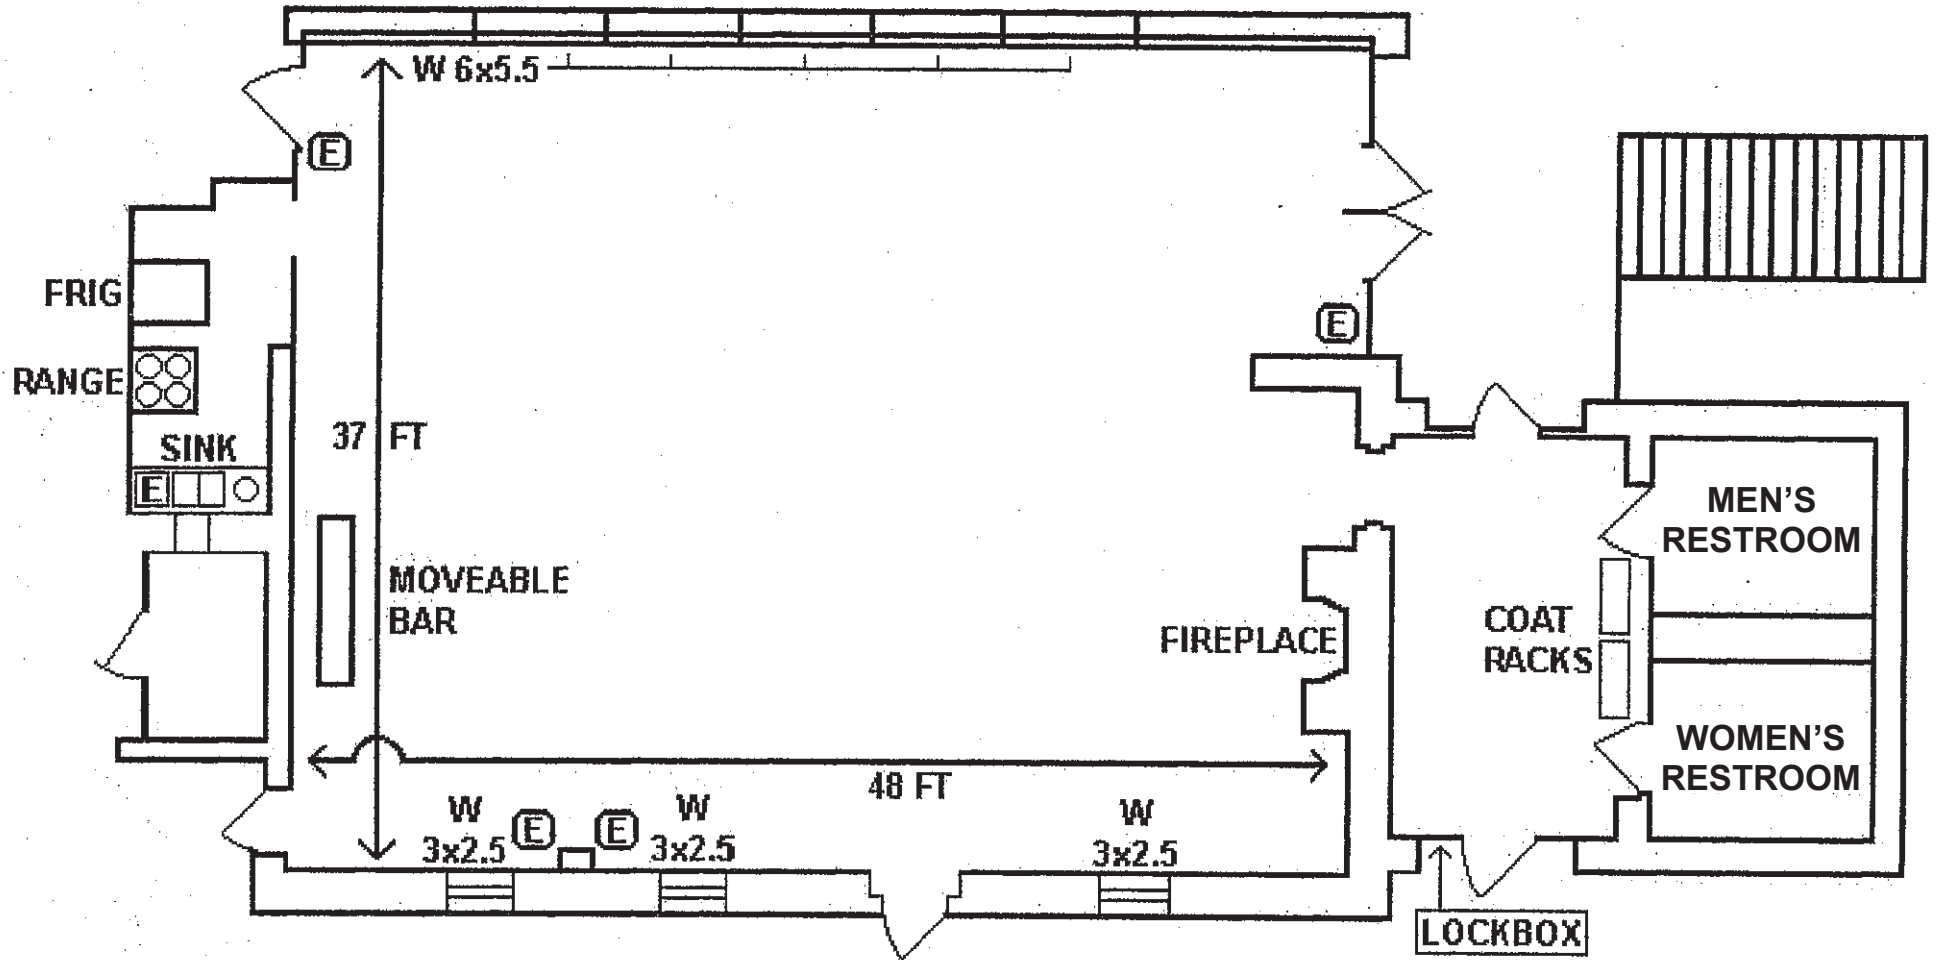

# HAMILTON COUNTY PARK DISTRICT LAKESIDE LODGE - SHARON WOODS

RESERVATIONS CALL (513) 521-7275 MON-FRI 8:00 AM TO 4:30 PM

Tables - 14 (12 ft folding)  
 Chairs - 120 (non-folding)

Capacity - 115 Inside  
 200 Outside  
 Parking - 90 Cars

W - Window (8)

E - Electrical Outlet

Rev. 3-23-10