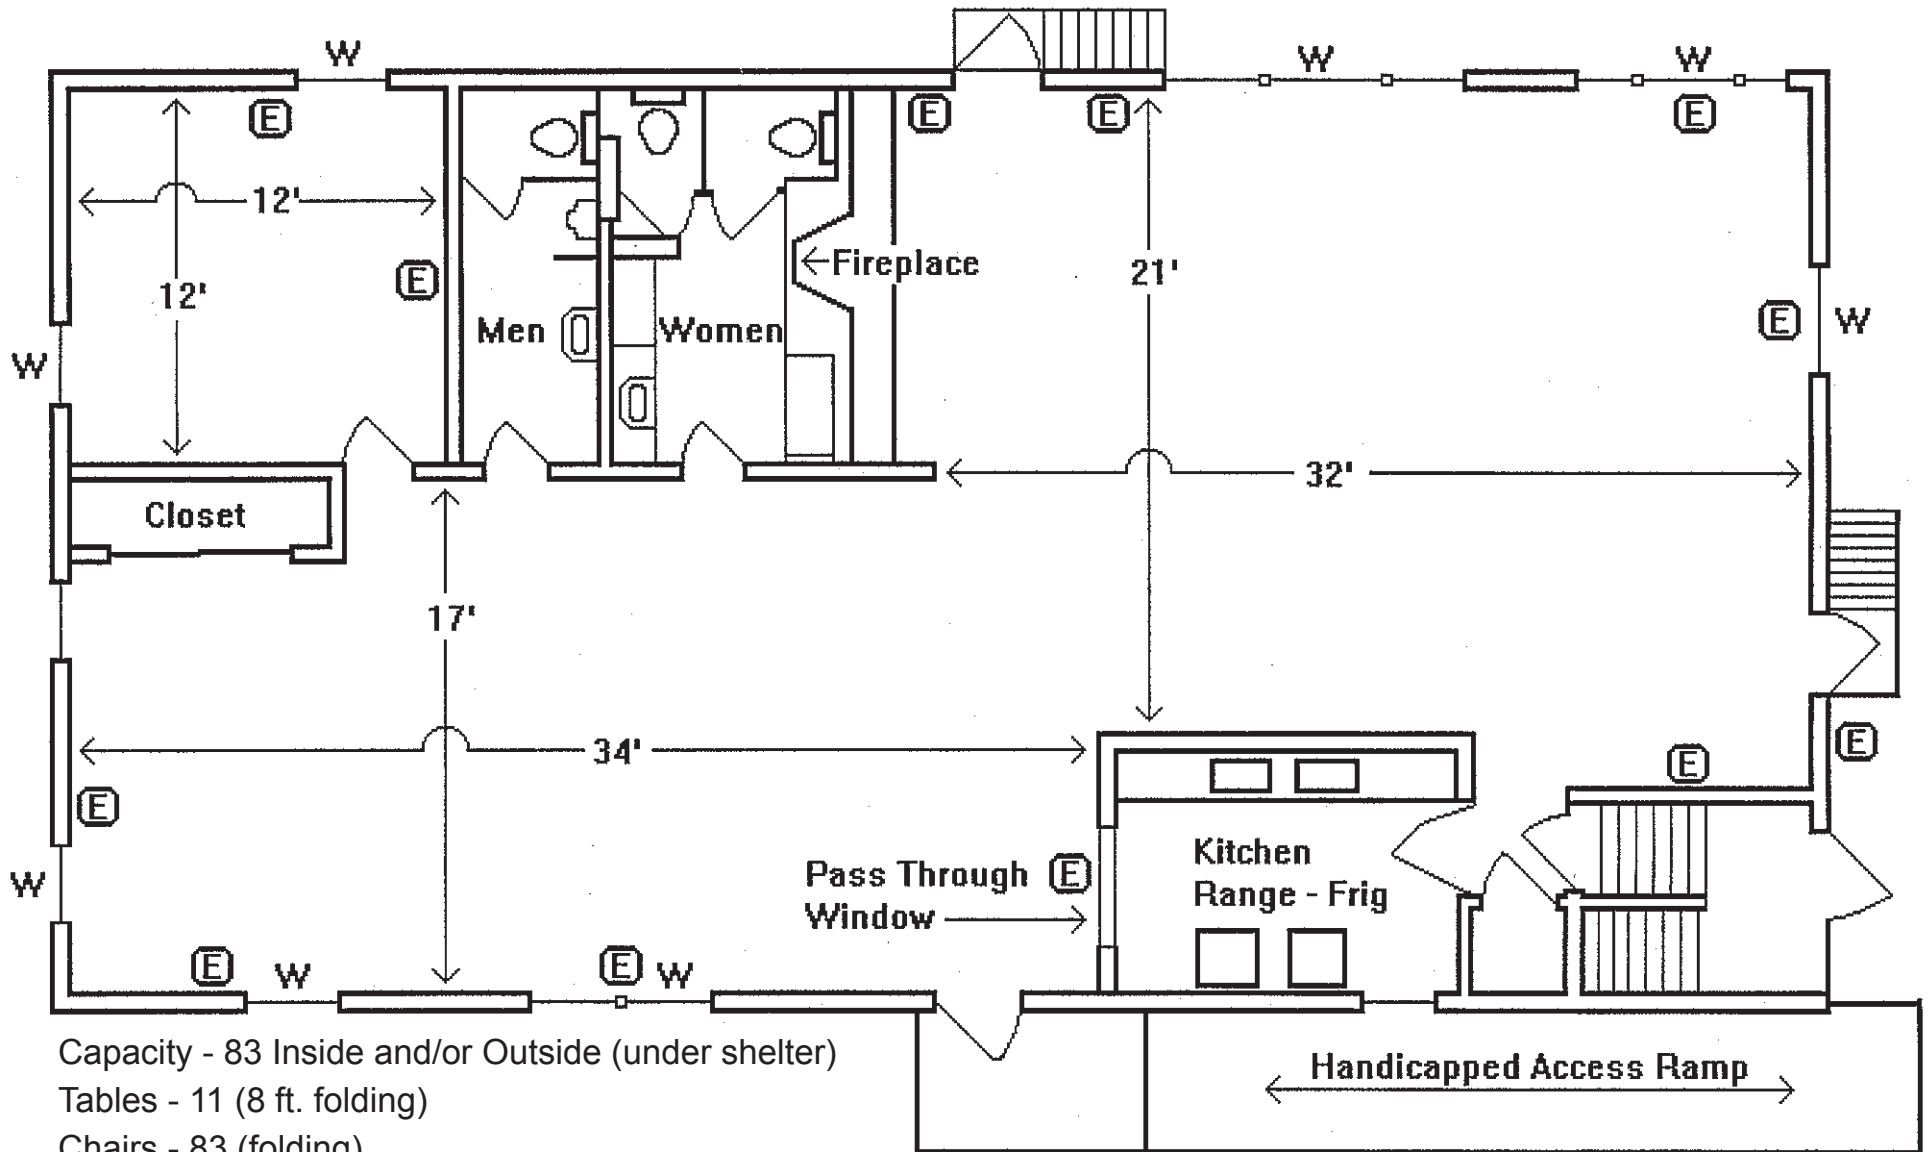

# HAMILTON COUNTY PARK DISTRICT RIVERSIDE LODGE - LAKE ISABELLA

Capacity - 83 Inside and/or Outside (under shelter)  
 Tables - 11 (8 ft. folding)  
 Chairs - 83 (folding)

RESERVATIONS CALL (513) 521-PARK  
 MON-FRI 8:00 AM TO 4:30 PM

**E** - Electrical Outlet  
**W** - Window